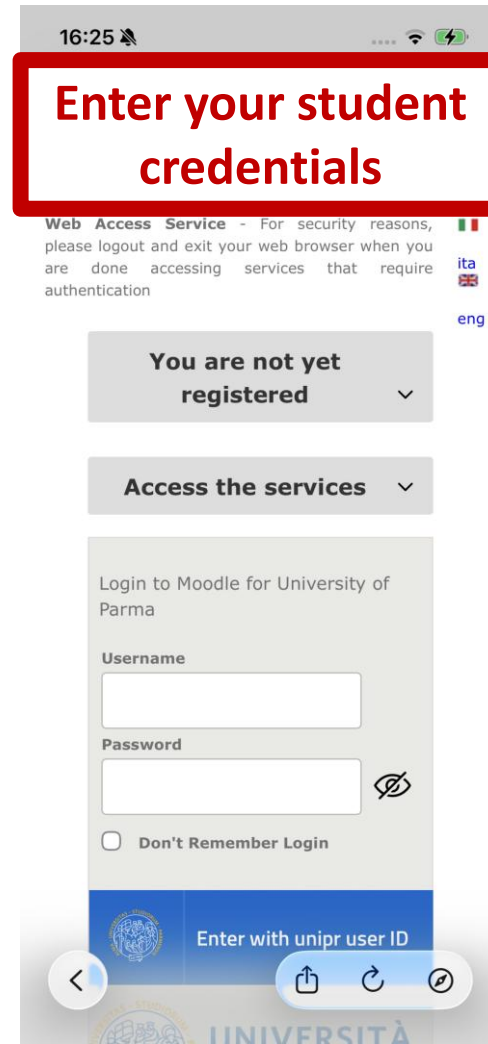

My Elly dashboard