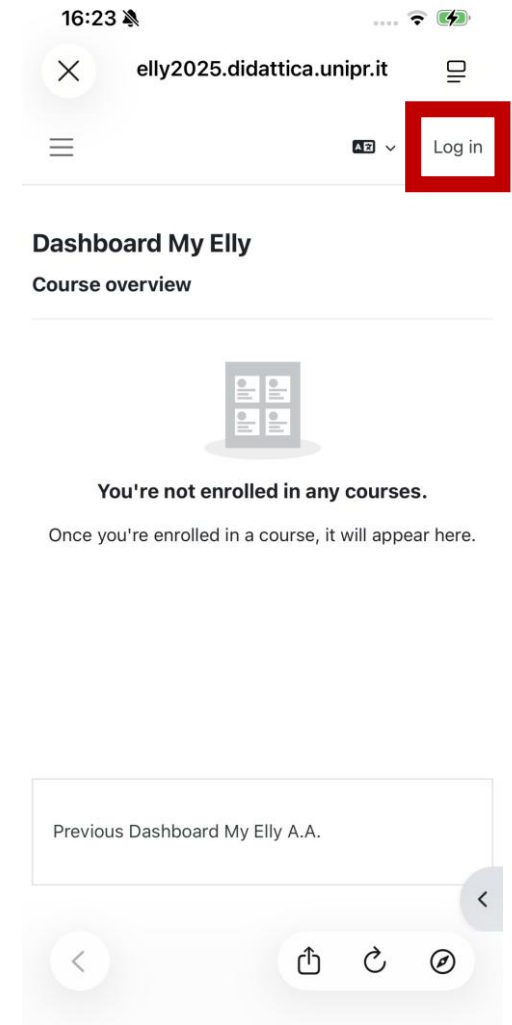

# The New UniPR Mobile App

A screenshot of the UniPR Mobile App webpage on the University of Parma website. The page has a blue header with the university logo, 'EU GREEN EUROPEAN ALLIANCE', and navigation links: WHO WE ARE, COURSES, RESEARCH, UNIVERSITY AND SOCIETY, INTERNATIONAL, and SERVICES. The main content area is titled 'UniPR Mobile App' and describes it as 'The official app of the University of Parma students'. It includes a 'PAGE INDEX' with links for 'What you can do', 'How to install the app', 'User Guides', 'Frequently asked questions', 'Links', and 'Contact'. A 'CALL 26-27 NON-EU STUDENTS' button is visible in the bottom right corner. The app icon is shown as a blue speech bubble containing the university seal.

# My Elly dashboard

**By clicking on the 'Elly – Teaching Portals' link in the 'Useful Links' menu, you can find and register for all the Elly courses where lecturers upload slides and other documents for students.**

**After doing so, you can access the 'My Elly' menu option to view all the Elly courses that you have registered for**

# My Elly dashboard

Once you have authenticated by clicking the 'Login' button, the 'My Elly' menu option will allow you to access your dashboard and view all the Elly courses you have registered for