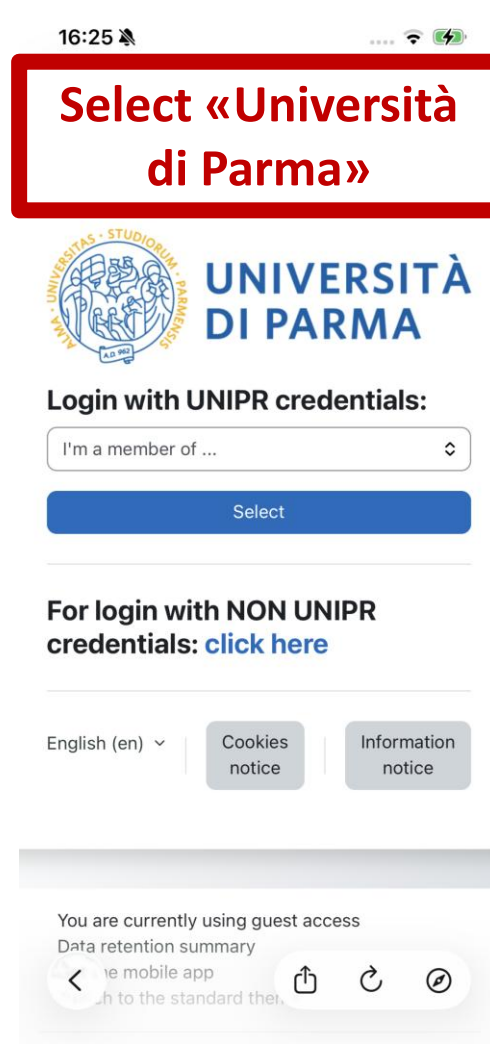

My Elly dashboard