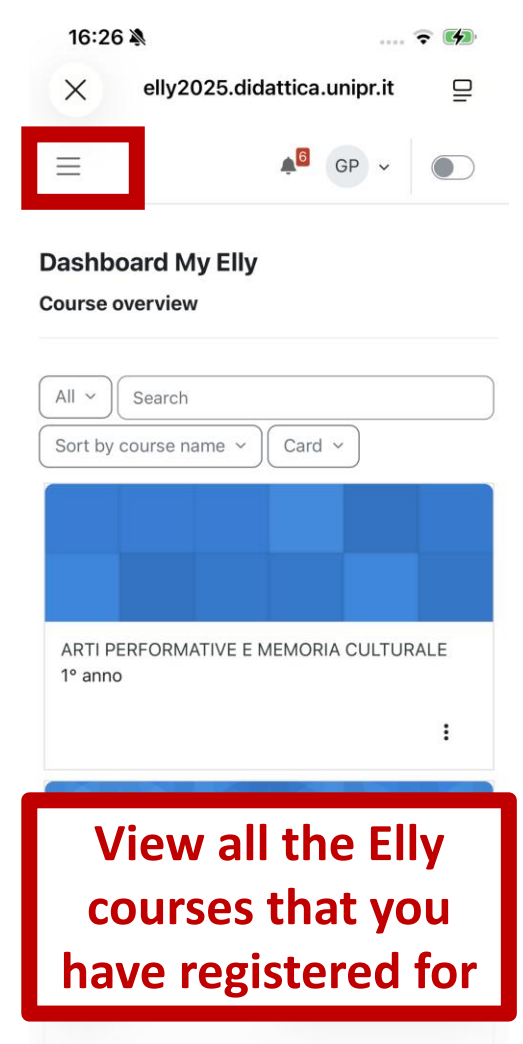

My Elly dashboard