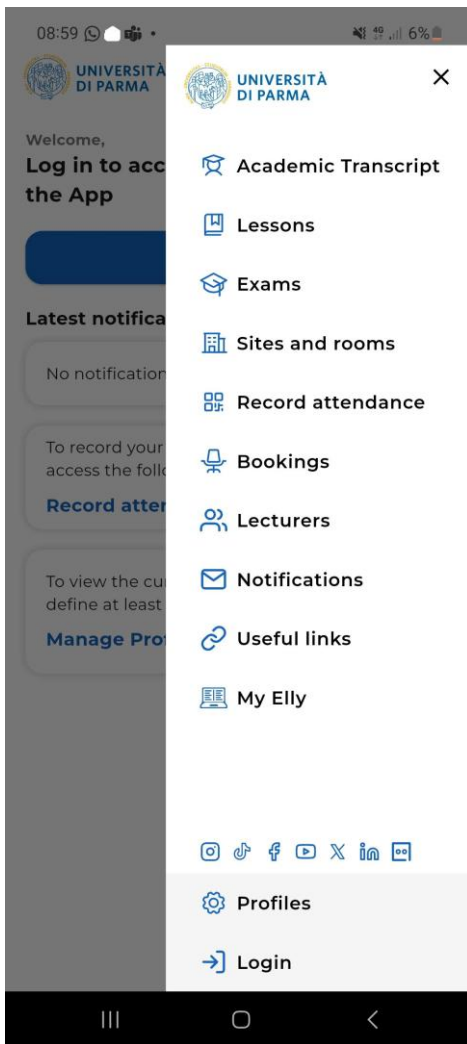

# The New UniPR Mobile App

A screenshot of the UniPR Mobile App webpage on the University of Parma website. The page has a blue header with the university logo, 'EU GREEN EUROPEAN ALLIANCE', and navigation links: WHO WE ARE, COURSES, RESEARCH, UNIVERSITY AND SOCIETY, INTERNATIONAL, and SERVICES. The main content area is titled 'UniPR Mobile App' and describes it as 'The official app of the University of Parma students'. It includes a 'PAGE INDEX' with links for 'What you can do', 'How to install the app', 'User Guides', 'Frequently asked questions', 'Links', and 'Contact'. A 'CALL 26-27 NON-EU STUDENTS' button is visible in the bottom right corner. The app icon is shown as a blue speech bubble containing the university seal.