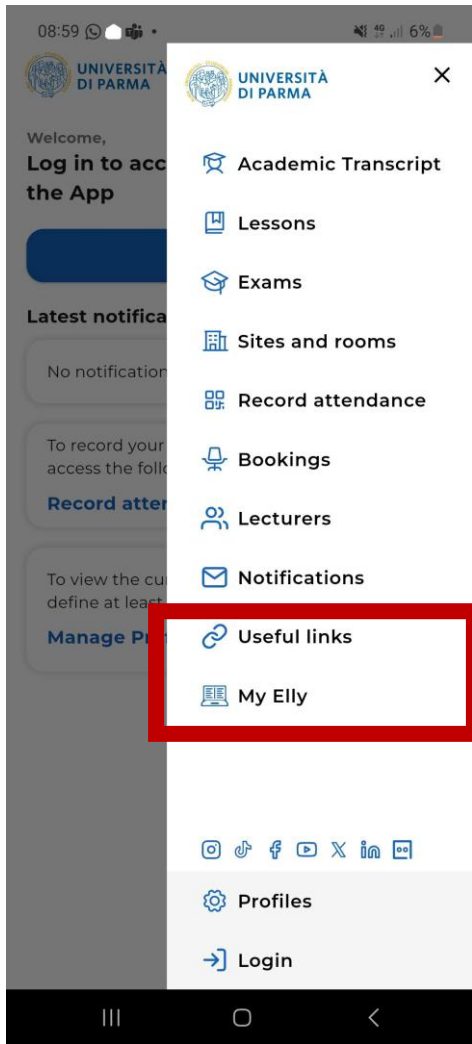

My Elly dashboard