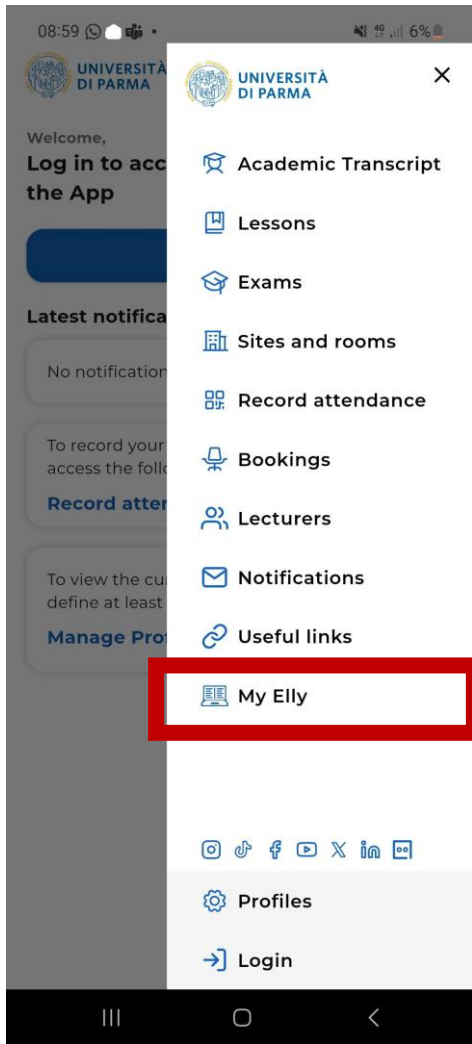

My Elly dashboard