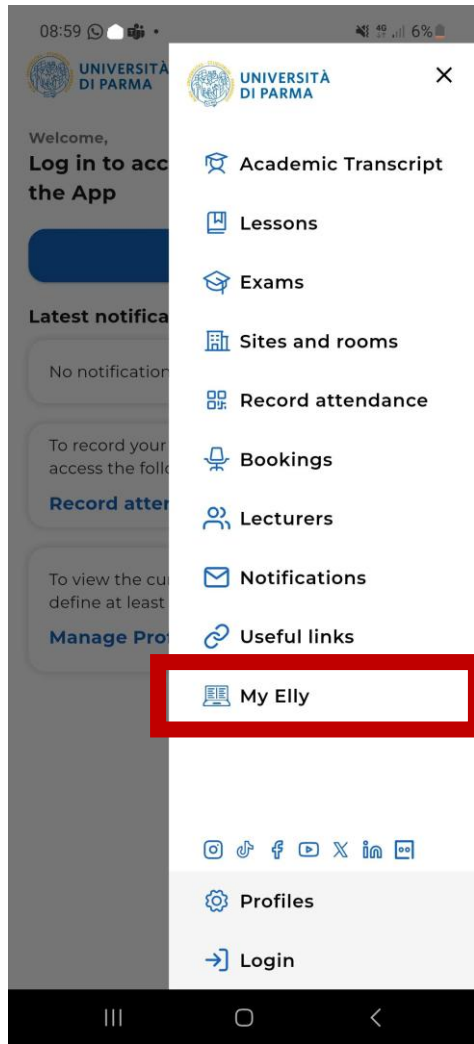

My Elly dashboard