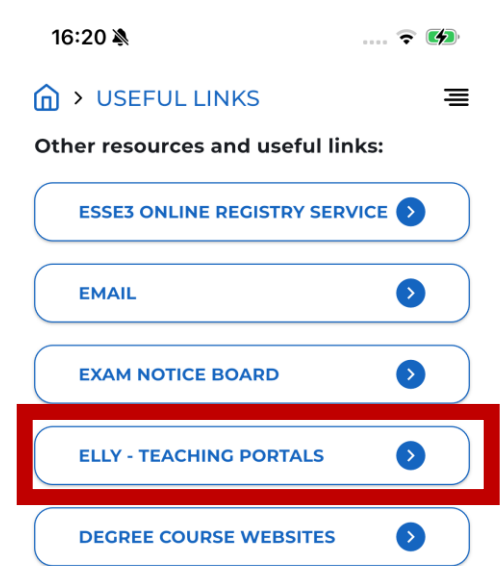

By clicking on the 'Elly – Teaching Portals' link in the 'Useful Links' menu, you can find and register for all the Elly courses where lecturers upload slides and other documents for students.

After doing so, you can access the 'My Elly' menu option to view all the Elly courses that you have registered for